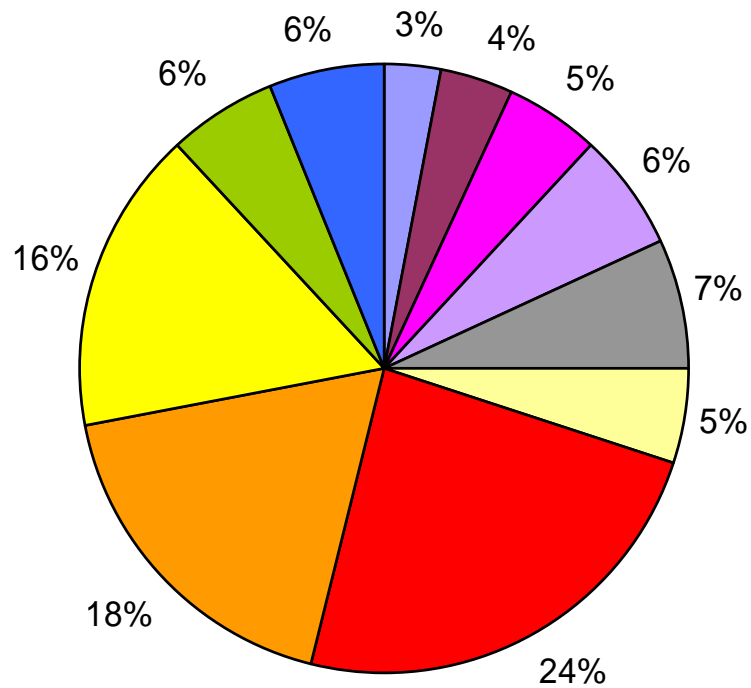

## SPKA Members Distribution September 2008

- Outer Hebrides
- Highlands & Skye
- Aberdeen & Grampian
- Angus & Dundee
- Perthshire
- Argyll, the Isles, Loch Lomond, Stirling & the Trossachs
- Kingdom of Fife
- Edinburgh & Lothians
- Greater Glasgow & Clyde Valley
- Ayrshire & Arran
- Non-Scottish